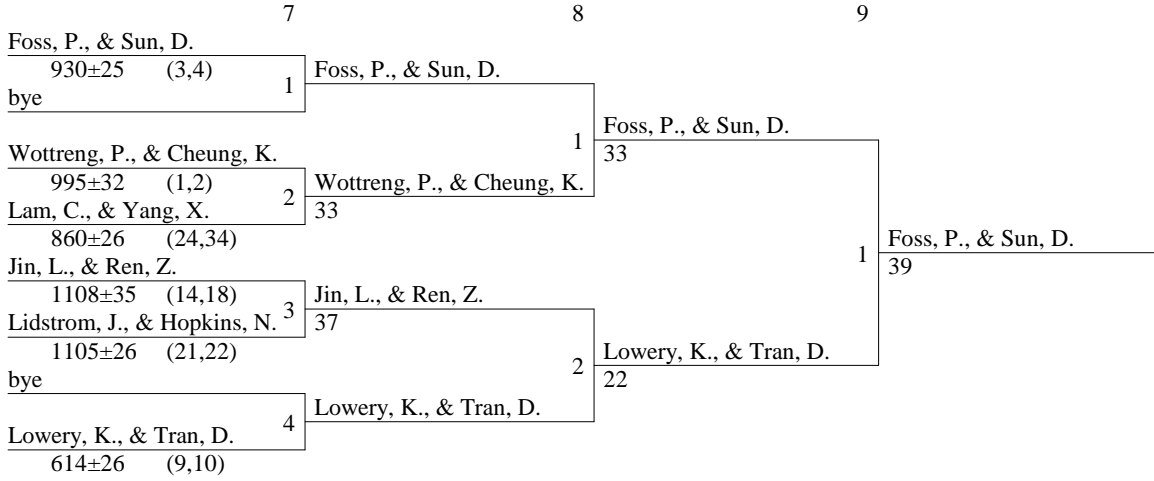

Group 1		1	2	3	4	W-L	Place
1	Prum, Sam 1363±32 (12)		L 0-1	W 37	L 0-1	1-2	3
2	Shaffer-Gottschalk, David 446±39 (7)	W 36		W 38	W 29	3-0	1
3	Yang, Jed 206±32 (16)	L 0-1	L 0-1		L 0-1	0-3	4
4	Jin, Long 1314±34 (14)	W 32	L 0-1	W 36		2-1	2

Group 2		1	2	3	4	W-L	Place
1	Cheung, Kin L 637±38 (35)		L 0-1	W 31	W 26	2-1	1
2	Yang, Xiaojiang 199±33 (34)	W 37		L 0-1	L 0-1	1-2	4
3	Bodensteiner, Keith 714±33 (11)	L 0-1	W 36		W 36	2-1	2
4	Wottreng, Pete 830±31 (1)	L 0-1	W 38	L 0-1		1-2	3

Group 3		1	2	3	4	W-L	Place
1	bye		bye	bye	bye		
2	Heuton, Don 747±32 (19)	bye		L 0-1	W 33	1-1	2
3	Chandra, Vidhan 1354±36 (13)	bye	W 37		W 36	2-0	1
4	Baylor, Al 129±34 (39)	bye	L 0-1	L 0-1		0-2	3

Group 4		1	2	3	4	W-L	Place
1	Pharis, Paul 203±35 (36)		L 0-1	W 22	L 0-1	1-2	3
2	Peng, Chengwang 843±39 (32)	W 41		W 37	W 34	3-0	1
3	Mechura, Spencer 17±20 (38)	L 0-1	L 0-1		L 0-1	0-3	4
4	He, Zhengwen 924±36 (31)	W 38	L 0-1	W 36		2-1	2